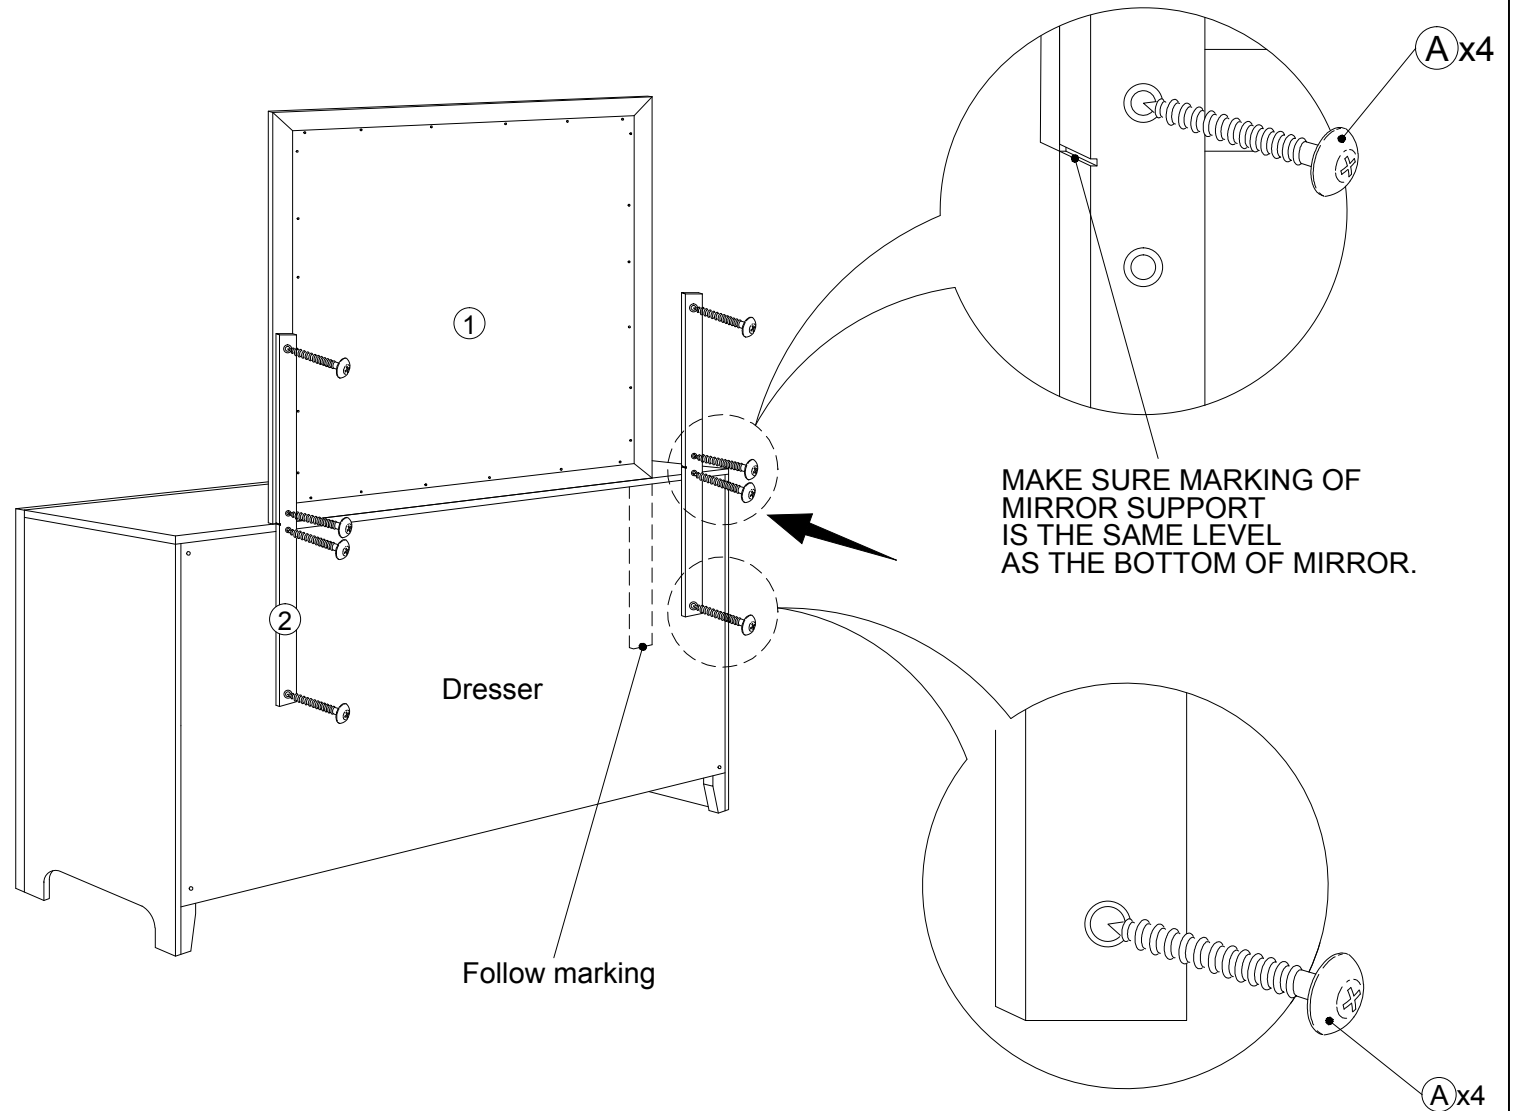

ASSEMBLY INSTRUCTION

HOMELEGANCE

ITEM NUMBER : 2145-6 MIRROR		
NO	PART LIST	QTY
1	MIRROR 	1pc
2	MIRROR SUPPORT  MIRROR SUPPORT PACKING TOGETHER WITH MIRROR	2pcs
NO	HARDWARE LIST	QTY
A	PAN HEAD SCREW M4 x 32mm 	8pcs

STEP 1

NOTE: AFTER A FEW DAYS OF ASSEMBLY, IT WILL HAVE ACCLIMATIZED TO THE ENVIRONMENT. PLEASE TIGHTEN ALL HARDWARE. CHECK TIGHTNESS OF ALL SCREWS EVERY 6-8 WEEKS.