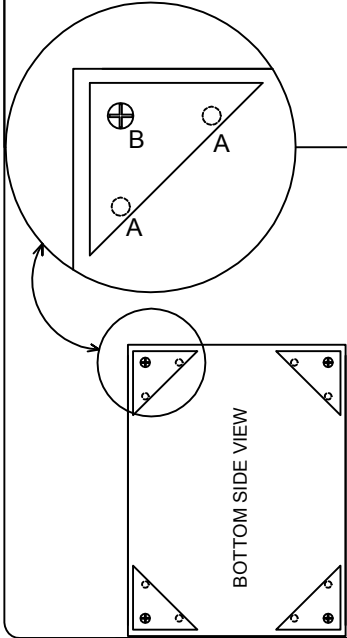

1. Turn the chest on his back and fix the feet.

IMPORTANT
ASSEMBLING THIS
UNIT NEEDS
MINIMUM 2 PEOPLE

NO
DON'T USE THE DRILL

2. Remove the drawers in order to facilitate the operation

3. Fit the handles

DAFNE

Fitting check list

A		Wooden dowels (8 pcs)
B		Screw for feet TBL 6MA (4 pcs)
C		Screw for handles TBL 4MA (24 pcs)

Tipologia	DAFNE Bedroom
Codice	DABWHCM02
Project	Chest 5/ drawers
StatuS - Albina di Gaiarine (Italy) - www.statusitaly.it	
TEL +39 0434 75195 FAX +39 0434759553	