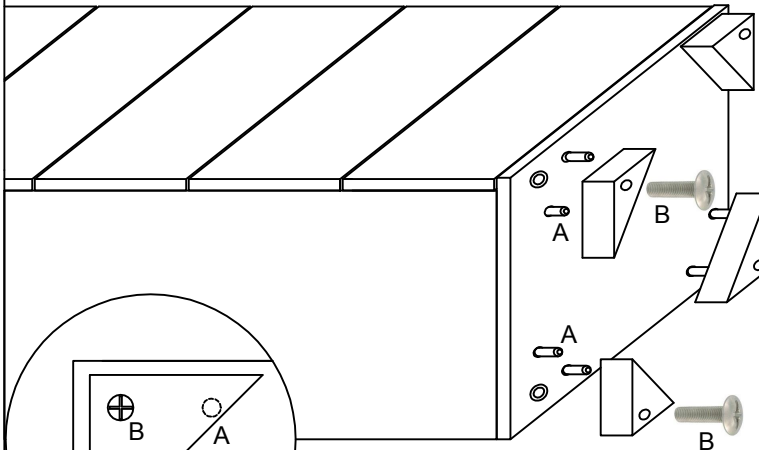

2. Remove the drawers in order to facilitate the operation