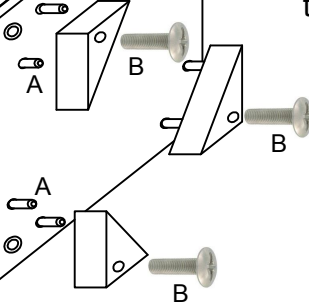

Fitting check list

A		Wooden dowels (8 pcs)
B		Screw for feet TBL 6MA (4 pcs)
C		Screw for handles TBL 4MA (24 pcs)

Tipologia	DAFNE Bedroom
Codice	DABWHCM02
Project	Chest 5/ drawers
StatuS - Albina di Gaiarine (Italy) - www.statusitaly.it	
TEL +39 0434 75195 FAX +39 0434759553	

1. Turn the chest on his back and fix the feet.

IMPORTANT
ASSEMBLING THIS
UNIT NEEDS
MINIMUM 2 PEOPLE

NO
DON'T USE THE DRILL

2. Remove the drawers in order to facilitate the operation

3. Fit the handles

DAFNE