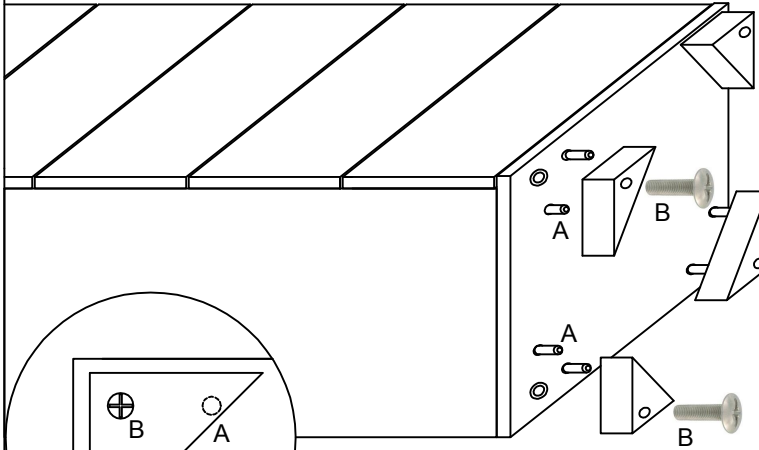

1. Turn the chest on his back and fix the feet.

IMPORTANT
ASSEMBLING THIS
UNIT NEEDS
MINIMUM 2 PEOPLE

NO
DON'T USE THE DRILL

2. Remove the drawers in order to facilitate the operation

3. Fit the handles

DAFNE

Fitting check list

A		Wooden dowels (8 pcs)
B		Screw for feet TBL 6MA (4 pcs)
C		Screw for handles TBL 4MA (24 pcs)

Tipologia	DAFNE Bedroom
Codice	DABWHCM02
Project	Chest 5/ drawers
StatuS - Albina di Gaiarine (Italy) - www.statusitaly.it	
TEL +39 0434 75195 FAX +39 0434759553	