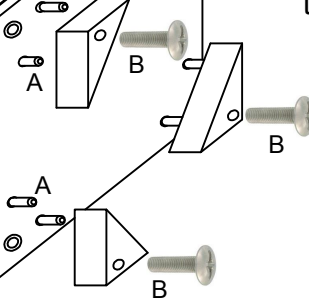

1. Turn the chest on his back and fix the feet.

IMPORTANT
ASSEMBLING THIS
UNIT NEEDS
MINIMUM 2 PEOPLE

NO
DON'T USE THE DRILL

2. Remove the drawers in order to facilitate the operation

3. Fit the handles

DAFNE

Fitting check list

A		Wooden dowels (8 pcs)
B		Screw for feet TBL 6MA (4 pcs)
C		Screw for handles TBL 4MA (24 pcs)

Tipologia	DAFNE Bedroom
Codice	DABWHCM02
Project	Chest 5/ drawers
StatuS - Albina di Gaiarine (Italy) - www.statusitaly.it	
TEL +39 0434 75195 FAX +39 0434759553	