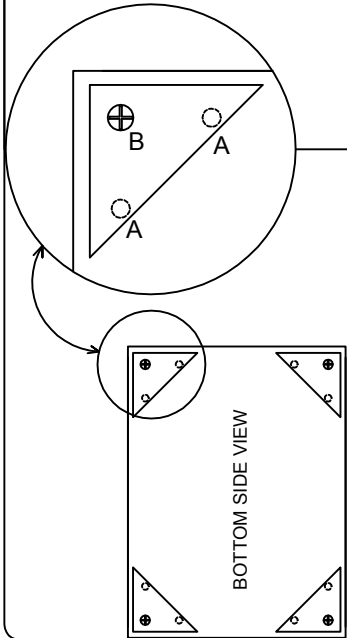

Fitting check list

A		Wooden dowels (8 pcs)
B		Screw for feet TBL 6MA (4 pcs)
C		Screw for handles TBL 4MA (24 pcs)

Tipologia	DAFNE Bedroom
Codice	DABWHCM02
Project	Chest 5/ drawers
StatuS - Albina di Gaiarine (Italy) - www.statusitaly.it	
TEL +39 0434 75195 FAX +39 0434759553	

1. Turn the chest on his back and fix the feet.

IMPORTANT
ASSEMBLING THIS
UNIT NEEDS
MINIMUM 2 PEOPLE

NO
DON'T USE THE DRILL

2. Remove the drawers in order to facilitate the operation

3. Fit the handles

DAFNE