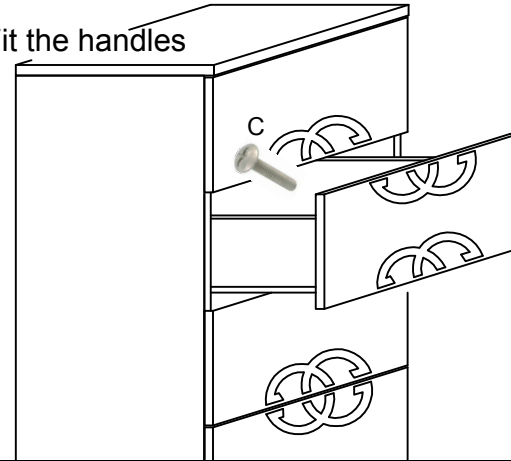

1. Turn the chest on his back and fix the feet.

IMPORTANT
ASSEMBLING THIS
UNIT NEEDS
MINIMUM 2 PEOPLE

NO
DON'T USE THE DRILL

2. Remove the drawers in order to facilitate the operation

3. Fit the handles

DAFNE

Fitting check list

A		Wooden dowels (8 pcs)
B		Screw for feet TBL 6MA (4 pcs)
C		Screw for handles TBL 4MA (24 pcs)

Tipologia	DAFNE Bedroom
Codice	DABWHCM02
Project	Chest 5/ drawers
StatuS - Albina di Gaiarine (Italy) - www.statusitaly.it	
TEL +39 0434 75195 FAX +39 0434759553	