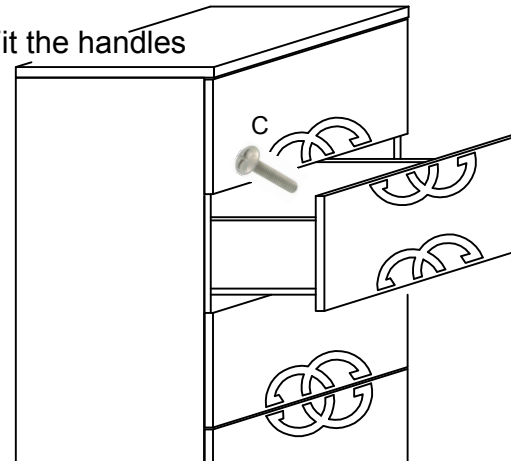

1. Turn the chest on his back and fix the feet.

IMPORTANT
ASSEMBLING THIS
UNIT NEEDS
MINIMUM 2 PEOPLE

NO
DON'T USE THE DRILL

2. Remove the drawers in order to facilitate the operation

3. Fit the handles

DAFNE

Fitting check list

A		Wooden dowels (8 pcs)
B		Screw for feet TBL 6MA (4 pcs)
C		Screw for handles TBL 4MA (24 pcs)

Tipologia	DAFNE Bedroom
Codice	DABWHCM02
Project	Chest 5/ drawers
StatuS - Albina di Gaiarine (Italy) - www.statusitaly.it	
TEL +39 0434 75195 FAX +39 0434759553	