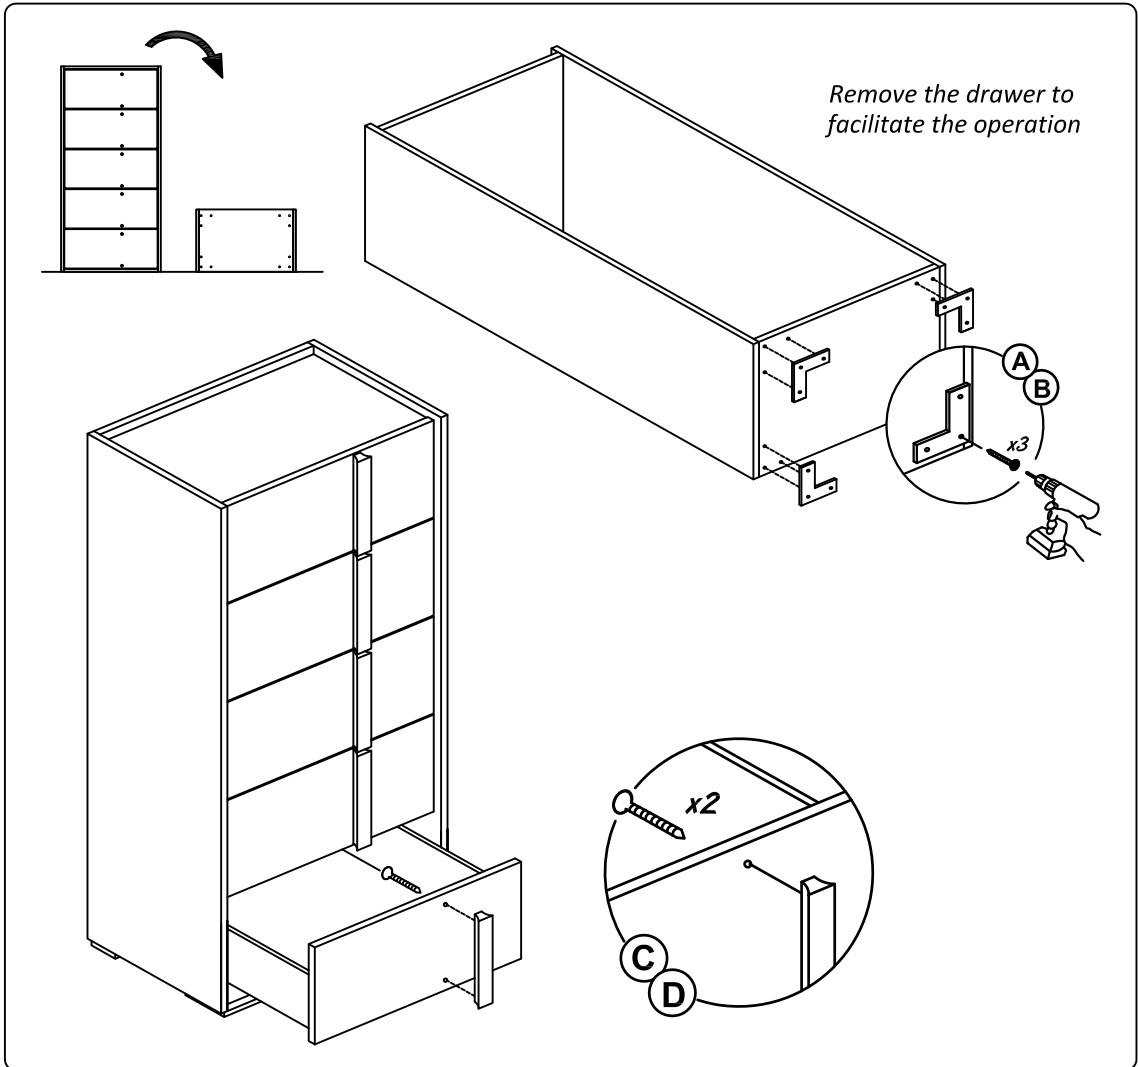

TREVISO

FITTINGS CHECK LIST

- (A)  Screws for feet
ø3,5 L25 (12)
- (B)  Feet (4)
- (C)  Handles (5)
- (D)  Screws for handles
ø3,5 L25 (10)

Model **TREVISO Bedroom**

Code **ERTRBWHCM02**

Item **Night Table**

STATUS
Italian status symbol

100% made in Italy

TREVISO

FITTINGS CHECK LIST

- (A)  Screws for feet
ø3,5 L25 (12)
- (B)  Feet (4)
- (C)  Handles (5)
- (D)  Screws for handles
ø3,5 L25 (10)

Model **TREVISO Bedroom**

Code **ERTRBWHCM02**

Item **Night Table**

STATUS
Italian status symbol

100% made in Italy