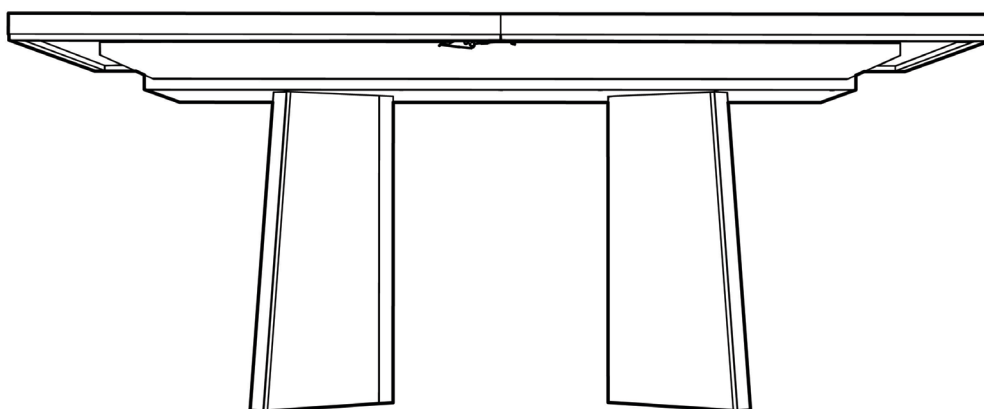

EVA

DINING TABLES

180 W/EXTENSION

FIXED 250

ASSEMBLING PROCEDURE IS EQUAL FOR ALL EVA TABLE VERSIONS

1SPIN003

x10

1PERN000