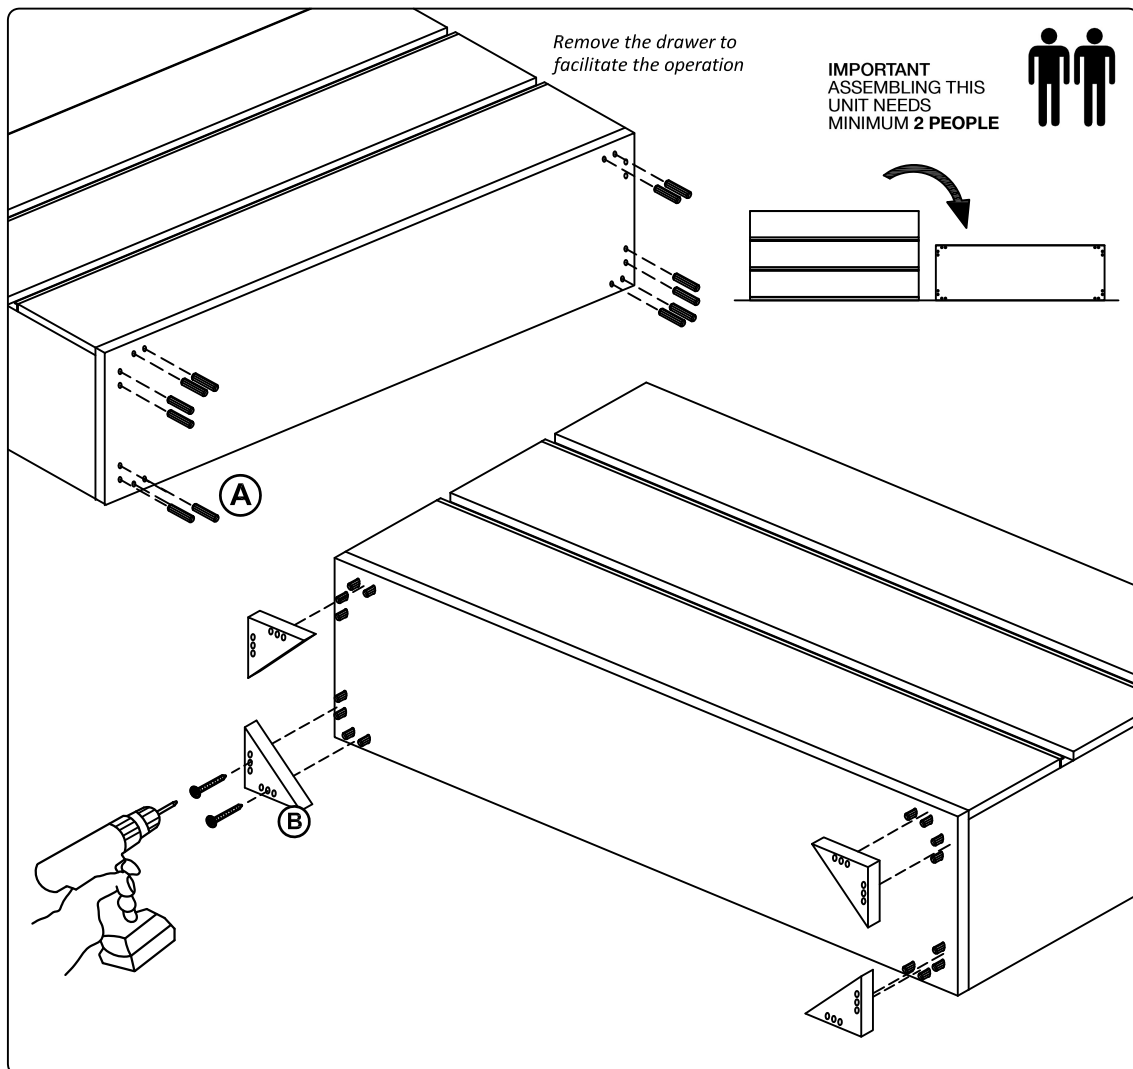

# DEA

**FITTINGS CHECK LIST**

- (A)  Wooden Dowels (16)
- (B)  Screws for feet  $\phi 4$  L20 (8)

Model	DEA Bedroom
Code	DEBVOCM01
Item	Dresser 3/D

**STATUS**  
Italian status symbol

100% made in Italy