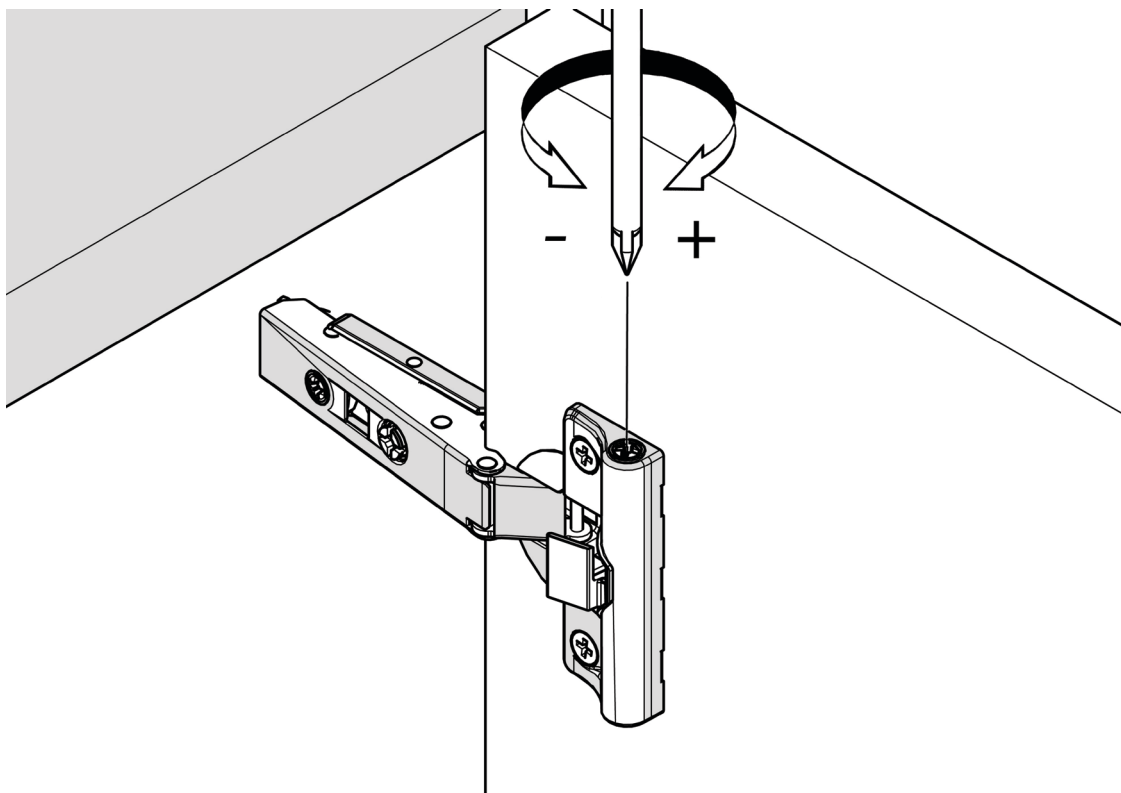

HINGE and PLATE COVER

REGULATION SOFT CLOSE

REGULATION HINGES

STATUS[®]

Italian status symbol

Designed and Produced in Italy.

Thank you for choosing our products.

 VIA DELLE INDUSTRIE 6/A - 31018 GAIARINE (TV) – ITALY