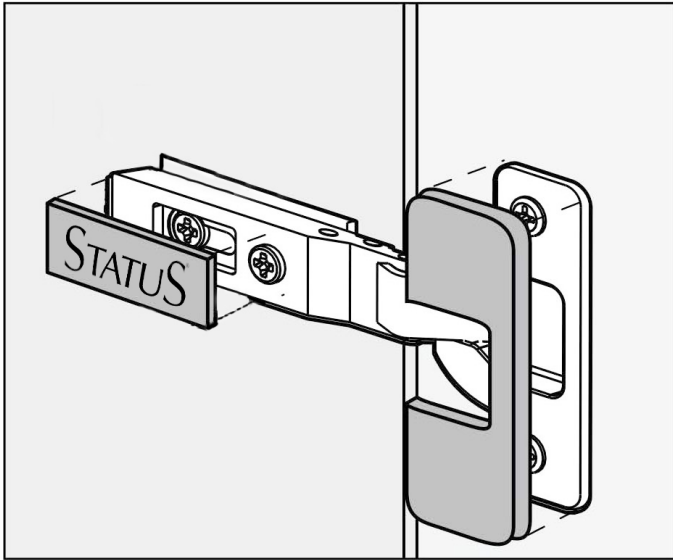

HINGE and PLATE COVER

REGULATION SOFT CLOSE

REGULATION HINGES

STATUS[®]

Italian status symbol

Designed and Produced in Italy.

Thank you for choosing our products.

 VIA DELLE INDUSTRIE 6/A - 31018 GAIARINE (TV) – ITALY