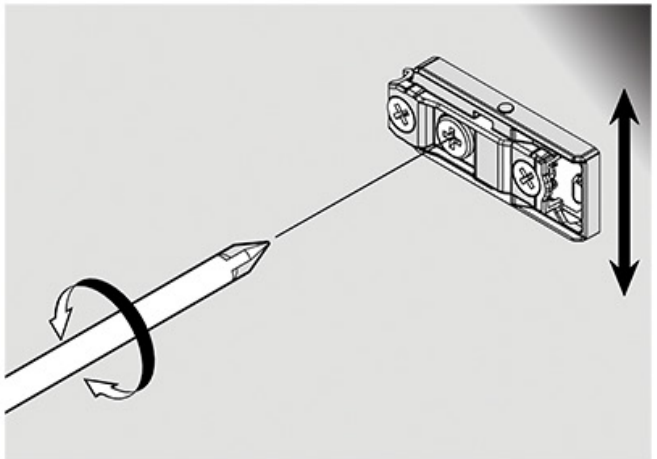

HINGE and PLATE COVER

REGULATION SOFT CLOSE

REGULATION HINGES

STATUS[®]

Italian status symbol

Designed and Produced in Italy.

Thank you for choosing our products.

 VIA DELLE INDUSTRIE 6/A - 31018 GAIARINE (TV) – ITALY